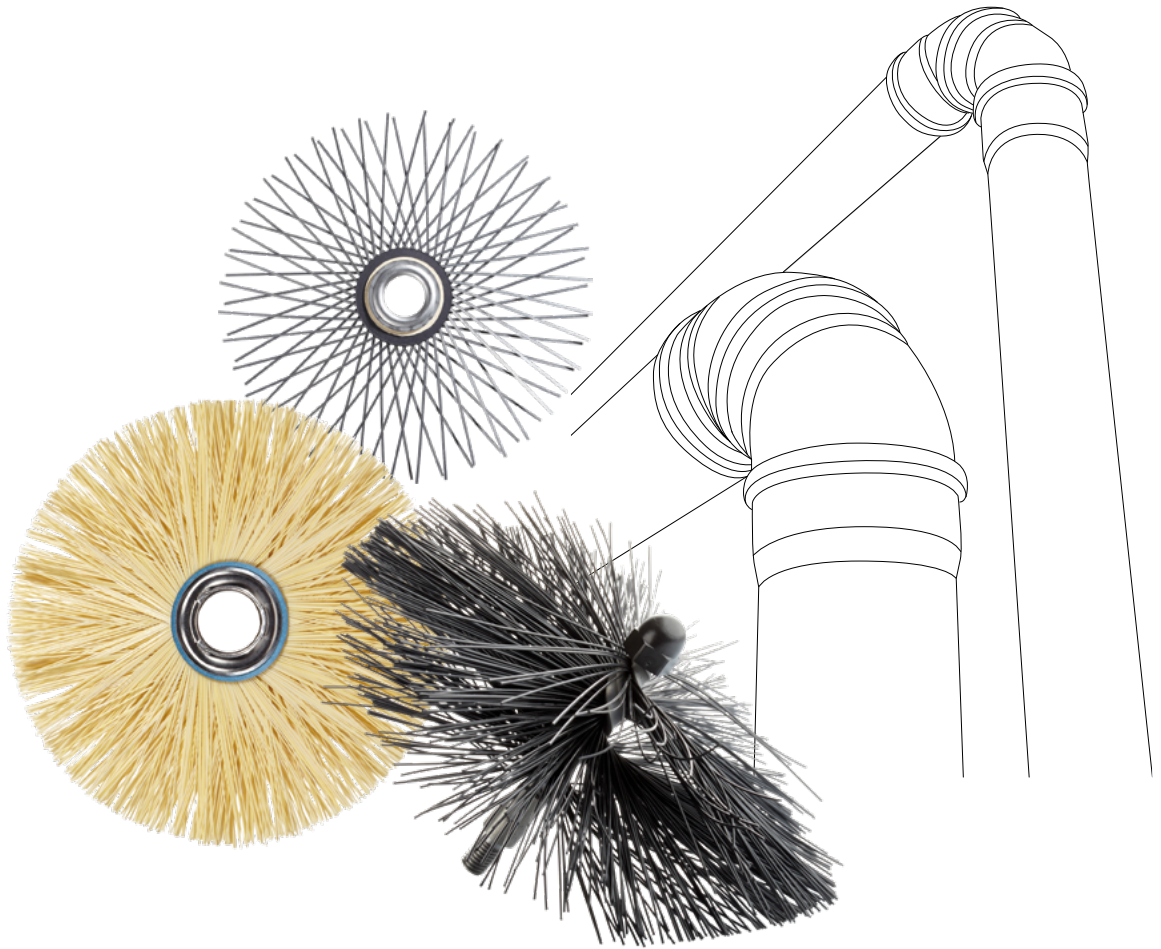

WÖHLER

PROFESSIONAL CLEANING

Wohler Brush Kits

Everything you need for cleaning

The Measure of Technology

Made in
Germany