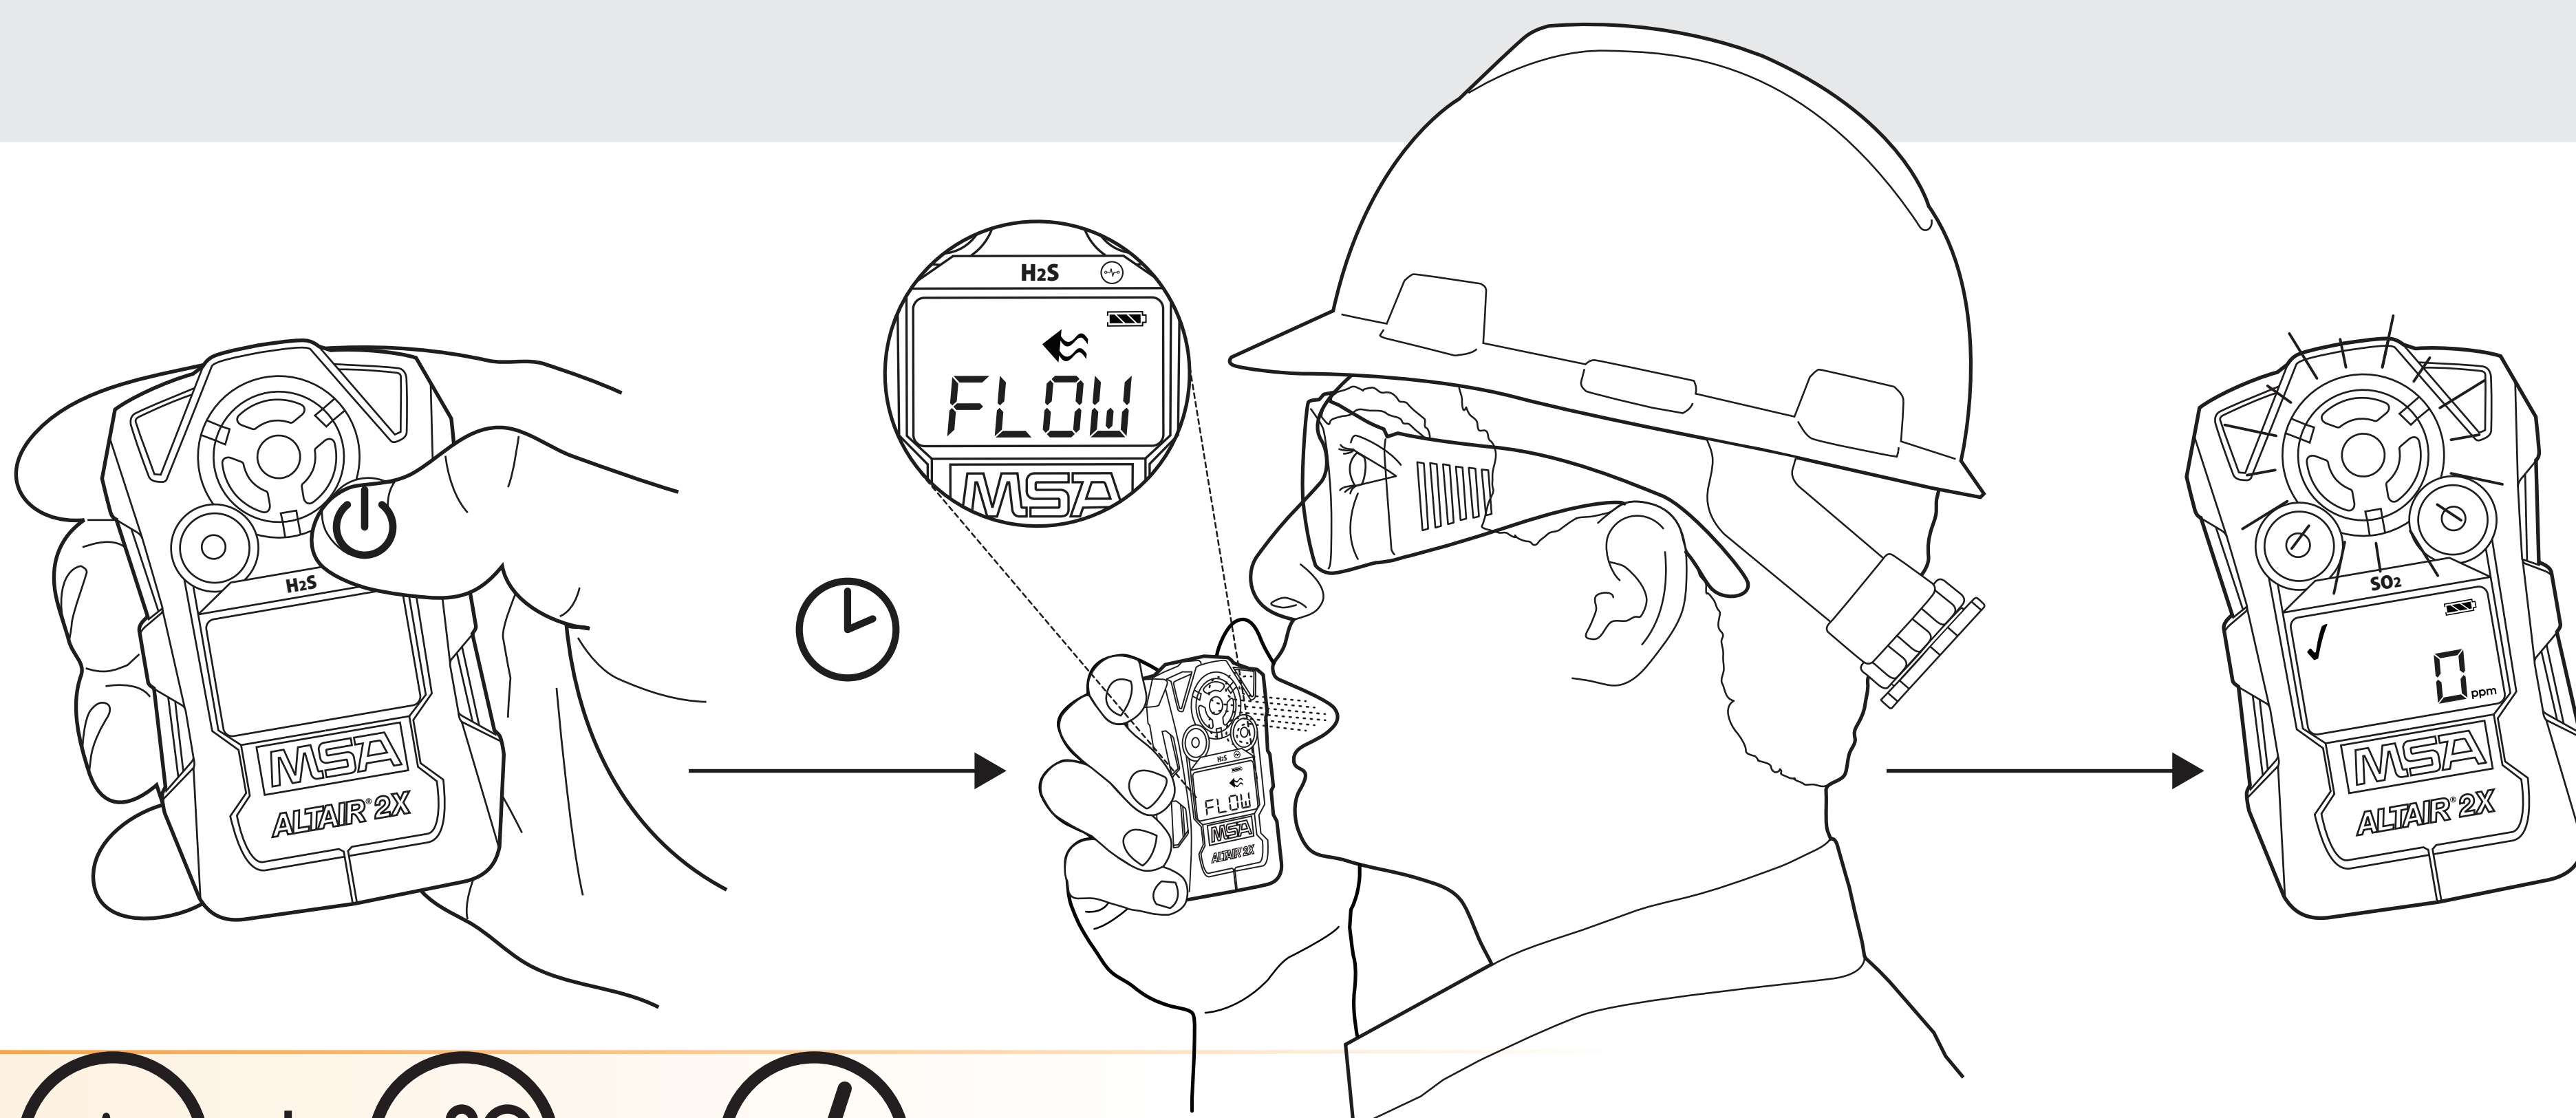

Ready, Set,
BUMP!

MSA
The Safety Company

NEW **ALTAIR® 2XP** Gas Detector

Real Time **Compliance**

Full Time **Traceability**

The World's **First Stand-alone Bump Test**

DRIVEN BY

 **XCell® Pulse**
TECHNOLOGY